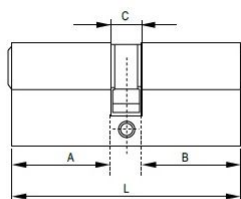

# PRODUCT SHEET

**Description:**

Profile Cylinder, Brass Polished, 90mm (35+10+45mm) FAB Key Way, W/3 SISO Metal Keys, W/Screw

**Item number:**

14.60.123-0

Units	Box	Carton	HS Code	Barcode
Pcs.	10	50	8301600090	 5704866051361